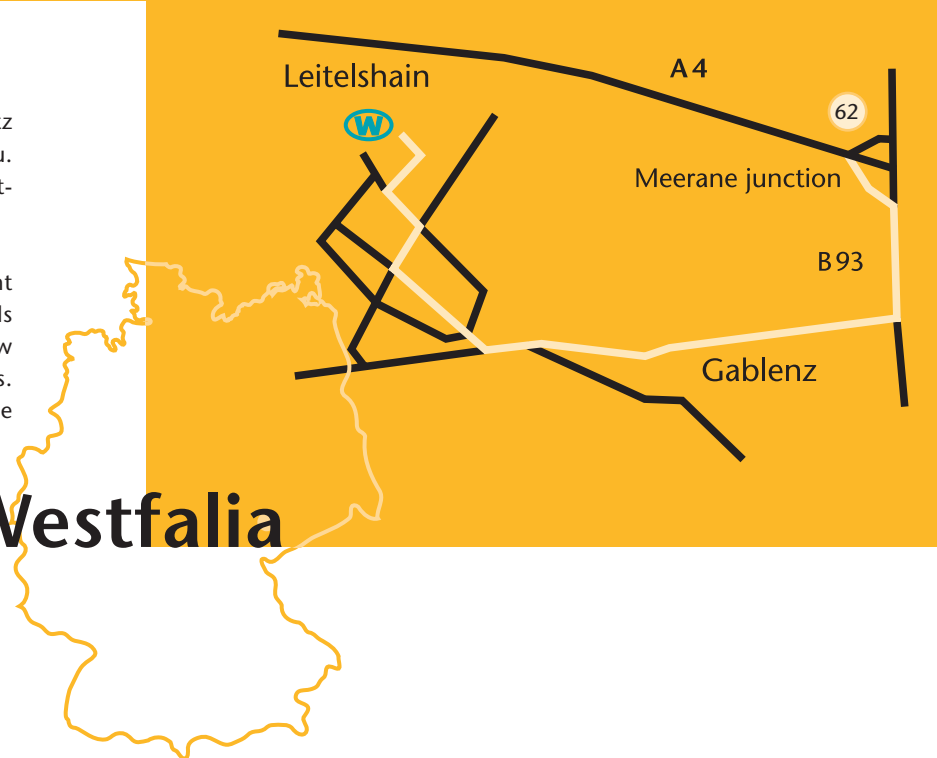

How to get to Westfalia

WESTFALIA
Presstechnik

Gewerbering 26
D-08451 Crimmitschau
Telefon +49 3762 940-0
Telefax +49 3762 940-100
info-wpc@westfalia-group.com
www.westfalia-group.com